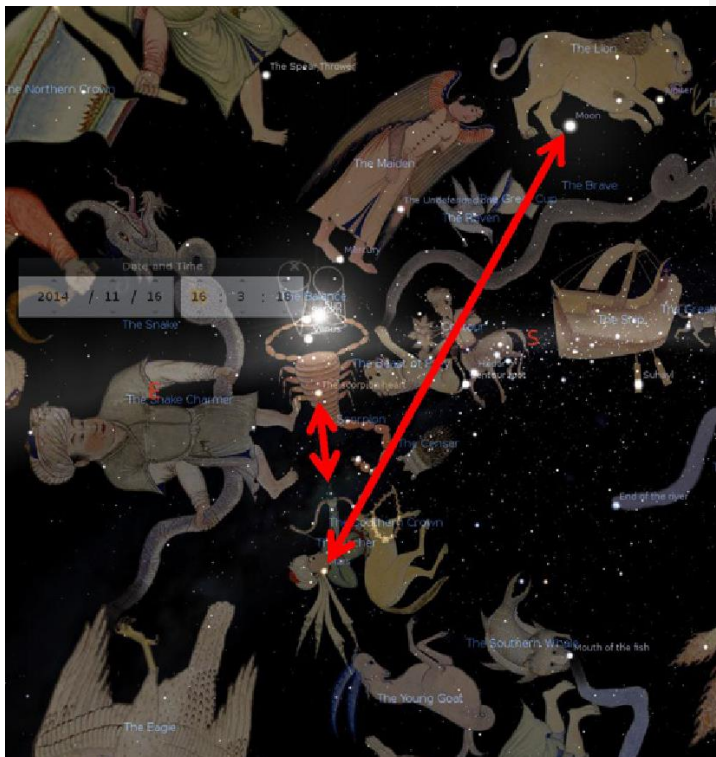

Woman In Heaven gives Birth – Second Addition

Jupiter 671 weeks to do, 5 for Grace or grace over death and 666 the warning number.

So God, Jesus and Holy Spirit on this day were being attacked in 3 ways. By Mars, in the Jugular, The Moon under Leo, and Jupiter the Major 666 clock is at Leo's throat.

Background 1.0