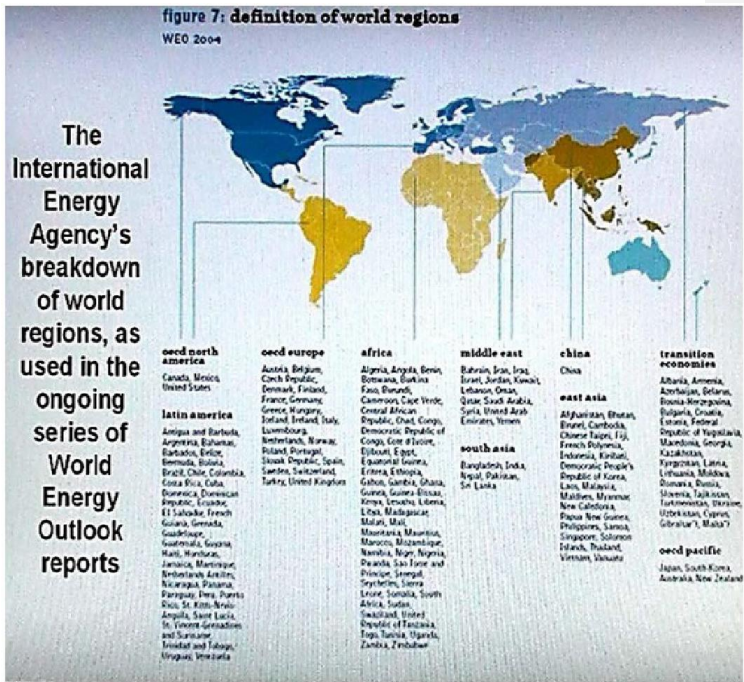

Woman In Heaven gives Birth – Second Addition

1.6 The world regions by Energy

Following are quotes by the Architects of the New World Order. please go to <http://revampyourmind.com/index.php/23-24092017/kingdomsthe-new-world-order/> where you will find these quotes and pictures of this prelude in its entirety.

Following are quotes by the Architects of the New World Order ***“Today, America would be outraged if U.N. troops entered Los Angeles to restore order [referring to the 1991 LA Riot].***