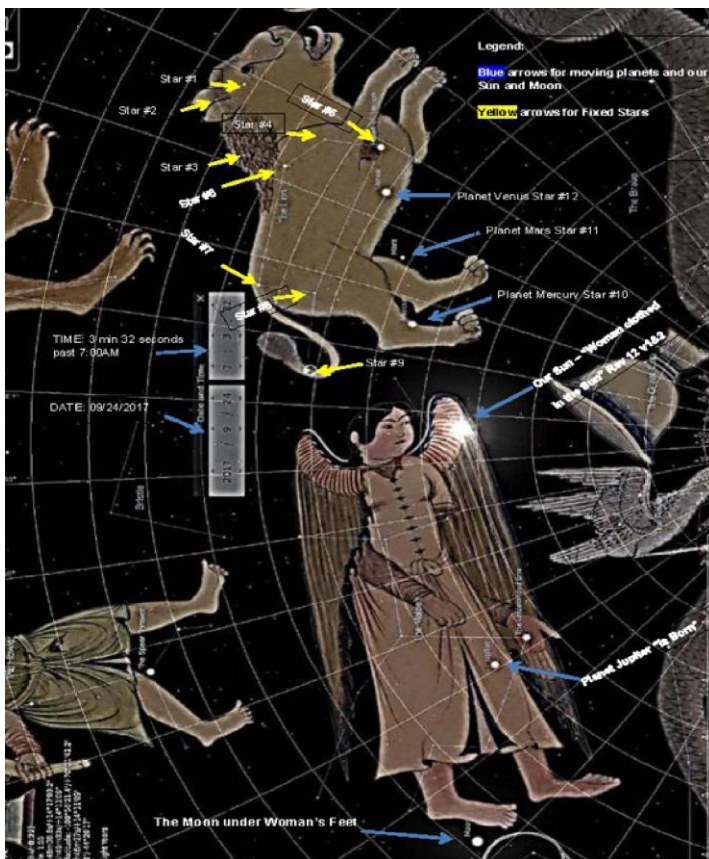

Woman In Heaven gives Birth – Second Addition

Chart 3.1 Arabic Constellation chart
09/24/2017 with labelling of bodies in the
two constellations