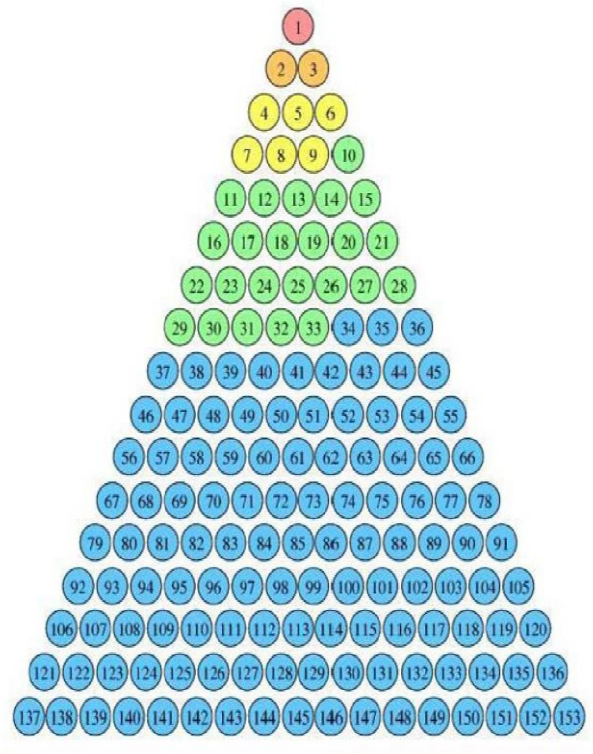

Woman In Heaven gives Birth – Second Addition

Chart 12.2 Triangle

Mathematical properties 153

As a triangular number. 153 is the sum of the first 17 integers. The number 153 is also a hexagonal number and a truncated triangle number, meaning that 1, 15, and 153 are all triangle numbers.

Imagine that, Jesus used the 153 Fishes that the disciples caught to tell us that 153 was in