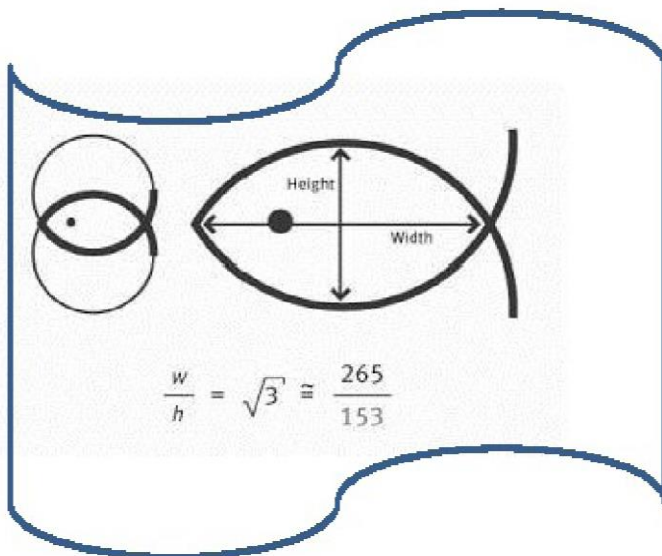

Woman In Heaven gives Birth – Second Addition

Figure 12.1 Fish

153 is a perfect 5 month Rhythm.

Year 153 (CLIII) was a common year starting on Sunday of the Julian Calendar. At the time, it was known as the Year of the Consulship of Rusticus and Rufinus (or, less frequently, year 906 Ab urbe condita).

The denomination 153 for a year has been used since the early medieval period, when the Anno Domini Calendar era became the prevalent method in Europe for naming years. Prevalent method in Europe for naming years.