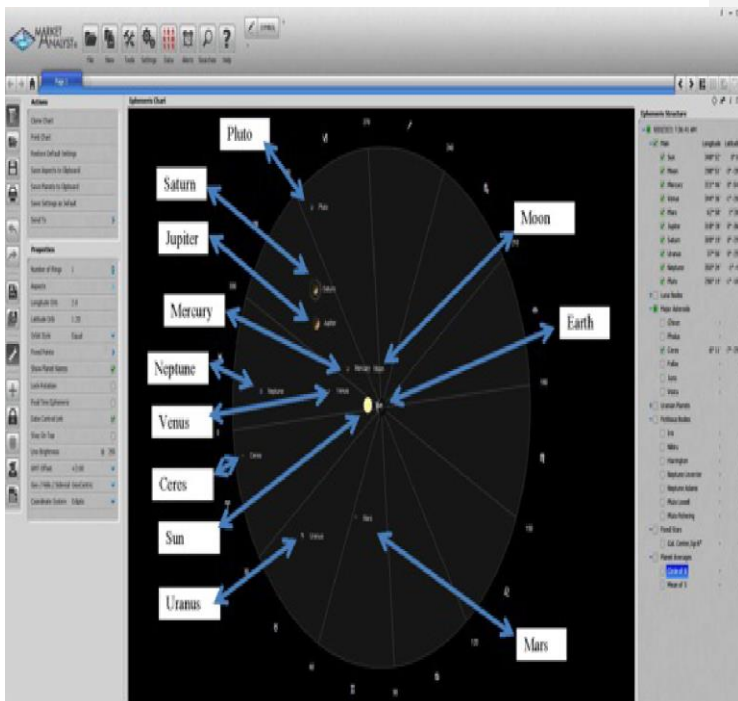

Woman In Heaven gives Birth – Second Addition

Chart 10.11 Oppositions 08/03/2021

Chart 10.11 Notice no opposition to the 08/03/2021 Date.