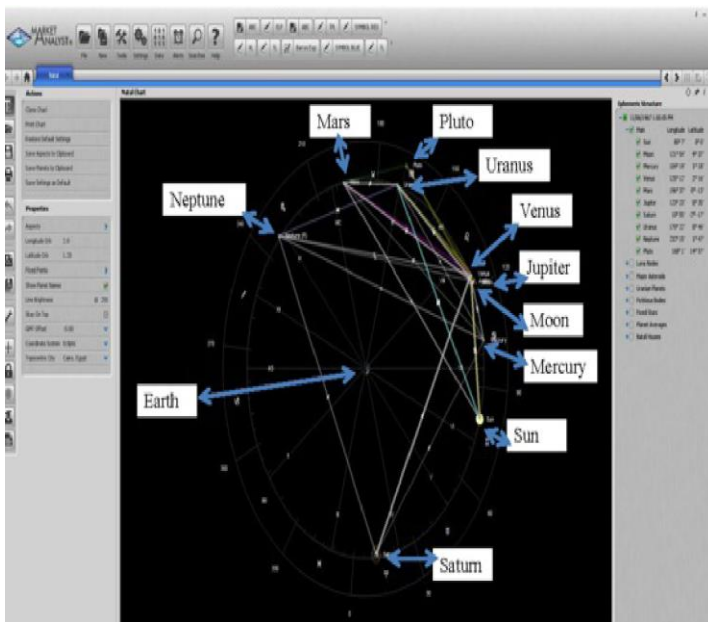

Woman In Heaven gives Birth – Second Addition

Chart 15.1 1967

Fifty years from 1917 to 1967 which was the Year of Jubilee.

Chart 15.2 2017

The planet positions are tabled below for 09/23/2017 at Iran's time.

Due to Israel/Jerusalem not being in Market Analyst data base.