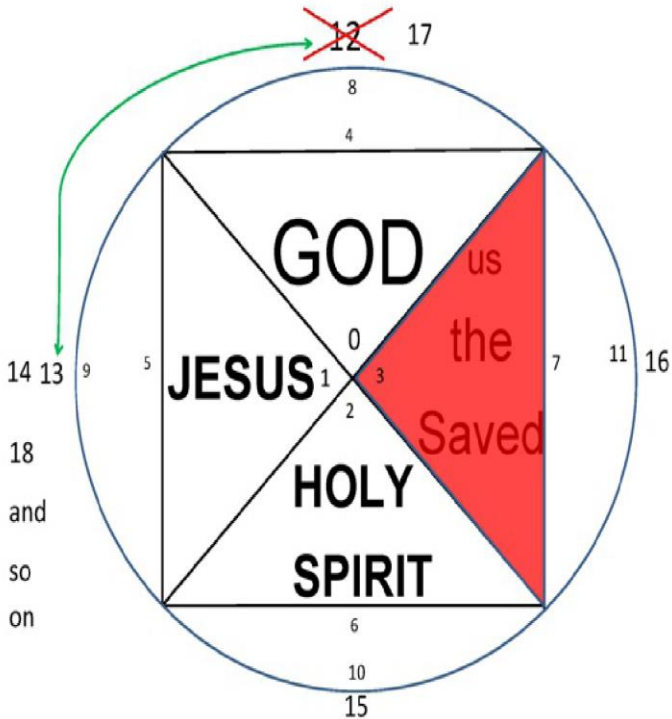

Drawing 17.15 Godhead Numbered

14 13 9 5  
18  
and  
so  
on