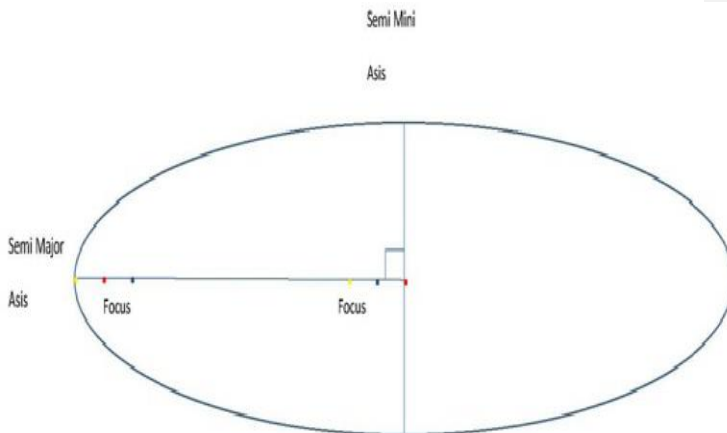

Woman In Heaven gives Birth – Second Addition

Earth's current tilt or obliquity is approximately 23.45 degrees. The eleventh Moon of Neptune by the name of ²⁹Sao has an interesting fact and that is that its semi-major Axis is 22,228,000 Kilometres.

The Semi-Major or Minor Axis is the longest in diameter. A line (line segment) that runs through the centre and both foci, of an ellipse

The ellipse can be useful in the financial markets in Technical Analysis. The author will not address this here; however, a simple but effective website for reference and working model for you to play with or use is

<http://www.mathsisfun.com/geometry/ellipse.html>
<http://www.mathsisfun.com/geometry/ellipse.html>
<http://www.mathsisfun.com/geometry/ellipse.html>