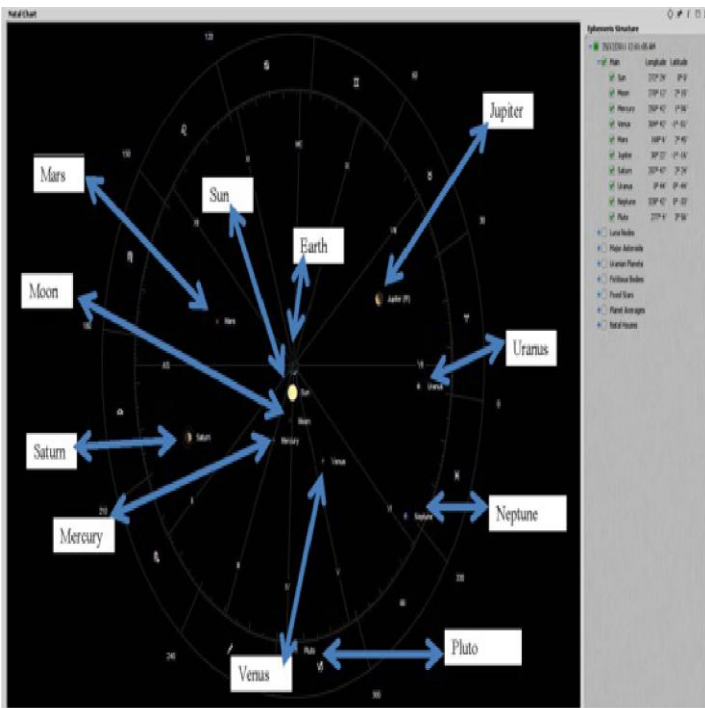

Woman In Heaven gives Birth – Second Addition

Chart 6.1 2011 Alignment of Planets

The above proves that the speed of the planets can change the timing of cycles on Earth; however, this is the obvious.

How else do the cycles change has always been a mystery until one realises and counts the weeks and days it takes for each planet to move through a constellation sign of the ³⁷Zodiac.