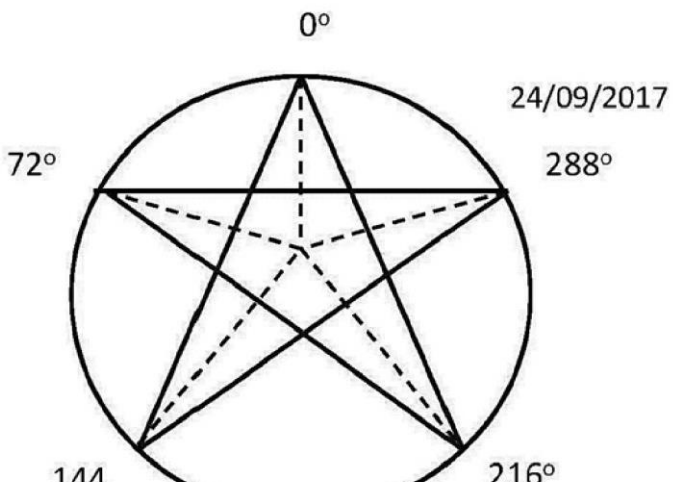

Woman In Heaven gives Birth – Second Addition