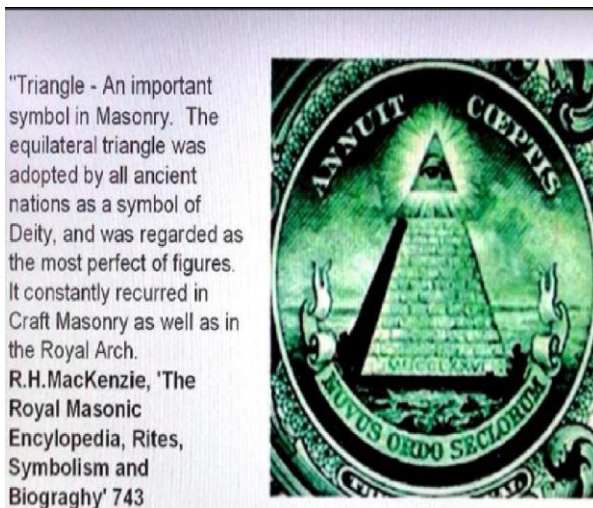

Woman In Heaven gives Birth – Second Addition

Also of note is the 267 the sum of divisors was 360. Note the circle 360 degrees and 267 degrees falls short of completing the circle or singular dimension that God is. This will be expounded in the pages further on. The Triangle – All Seeing Eye

2.9 All Seeing Eye

Daniel chapter 7 v 8

8 *"As I was staring at the horns and trying to figure out what they meant, another horn sprouted up, a little horn. Three of the original horns were pulled out to make room for it. There were human eyes in this little horn, and a big mouth speaking.*