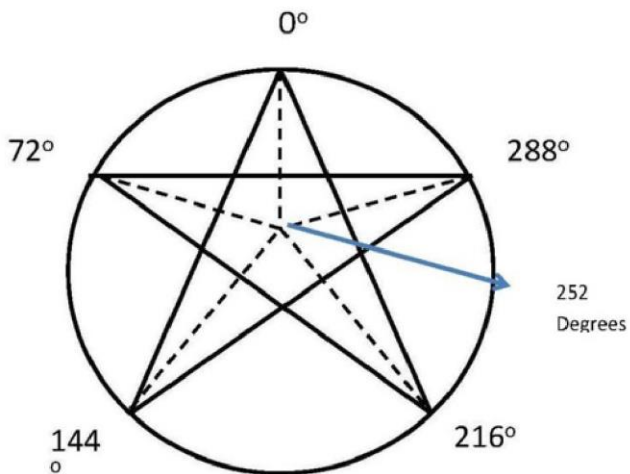

Woman In Heaven gives Birth – Second Addition

Figure 15.5 Pentagram 24/09/2017

Figure 15.6 Pentagram 252 Degrees

Interestingly it is also 50 years from the 1967 Six Day War. Now we have 1917 Jerusalem delivered, 1967 Six Day War and 2017.

The year of Jubilee is a 50 year cycle. Meaning we have a 50 and 100 Year cycle being completed. Clearly it is a very important time in history.