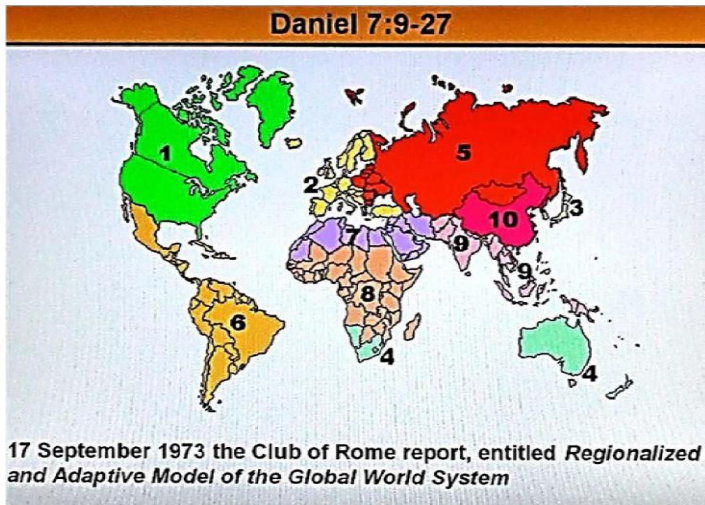

Woman In Heaven gives Birth – Second Addition

Prelude Picture 1.5 Club of Rome

In the book titled “The limits to growth”, a report for the Club of Rome’s project on the predicament of mankind shows a graph of what would potentially happen to the population of the Earth if no limits were introduced to curb the population growth and exhaust resources until the year 2000.

The author quotes, “The most probable result of that decision, as we have tried to show here, will be an uncontrollable decrease in population and capital” end quote.

¹⁷Video link below. Ebola September 2014 over two hundred and fifty mutations. Uncontrollable disease come true. Except God can control it and