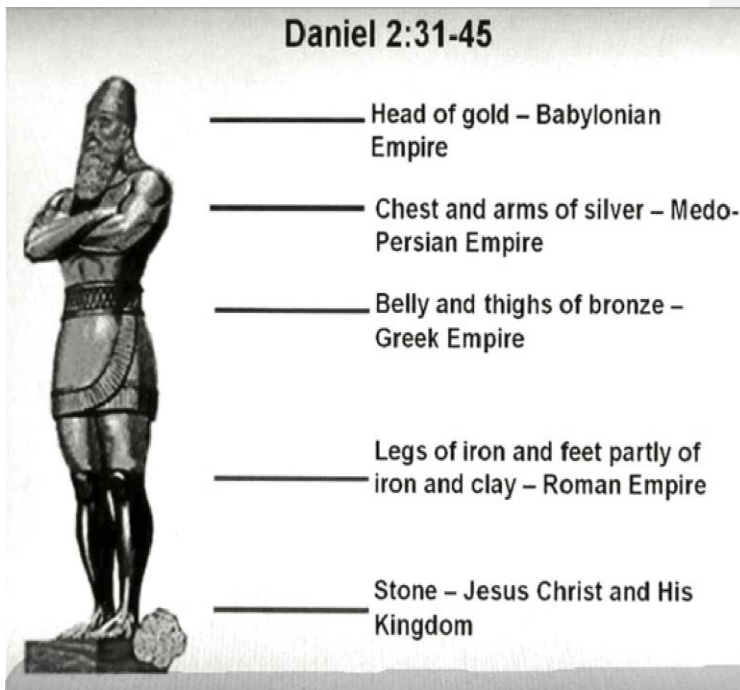

Woman In Heaven gives Birth – Second Addition

dry summer, blown every which way by the wind, scattered to oblivion. But the stone that hit the statue became a huge mountain, dominating the horizon. This was your dream.

Picture Prelude 1.0 Statue

37-40 “And now we’ll interpret it for the king. You, O king, are the most powerful king on earth. The God of heaven has given you the works: rule, power, strength, and glory.

He has put you in charge of men and women.