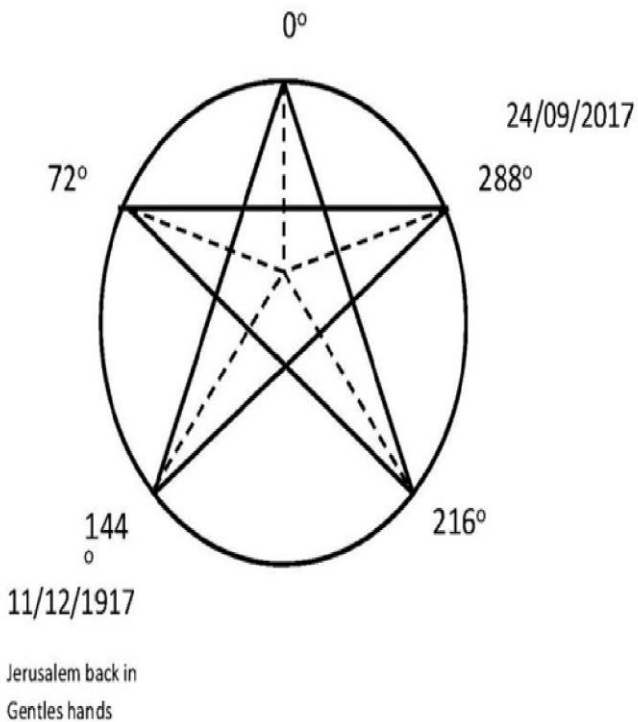

Woman In Heaven gives Birth – Second Addition

Chart 15.5

7:36 am Jerusalem time on the 23/09/2017

For points at the half way marks you would have a smaller pentagram or for example divide the angles up at 36 degrees for minor dates see figure 15.5. Each placement is still 144 degrees apart.