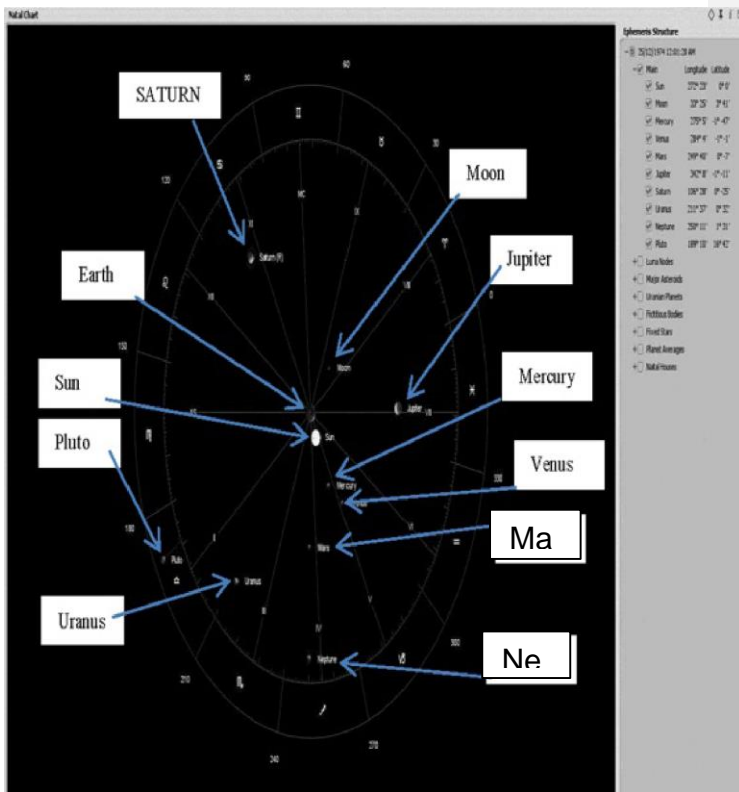

Woman In Heaven gives Birth – Second Addition

Chart 6.0 1974 Alignment of Planets