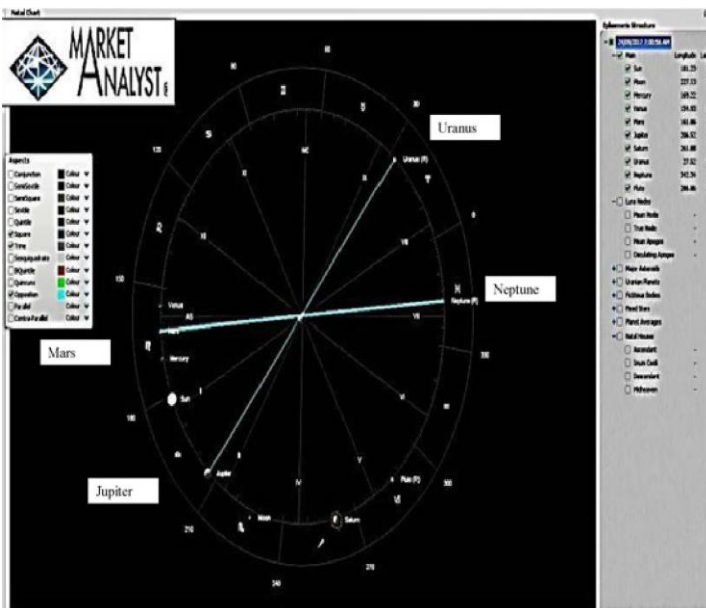

### Chart 10.10 Natal

The author has this chart showing oppositions in Time and Space between the planets. We can see on this chart that Uranus is in opposition to Jupiter and Neptune is in opposition to Mars. Opposition is 180 Degrees.