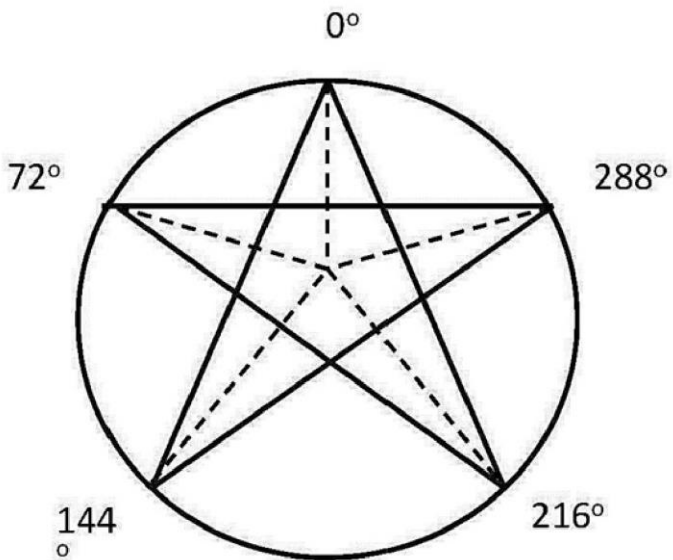

Woman In Heaven gives Birth – Second Addition